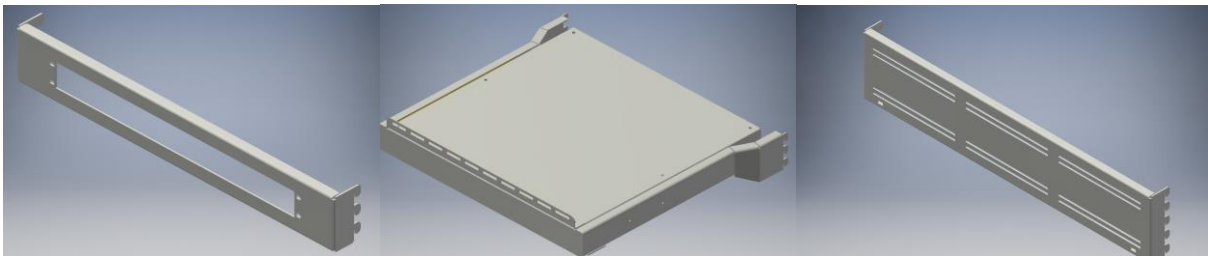

Customizable Modular Workstation and Server Rack Solutions

THS by Summit Manufacturing Inc., Hillsboro, Oregon; 503.649.2033, www.SummitMfgUSA.com, November 2018