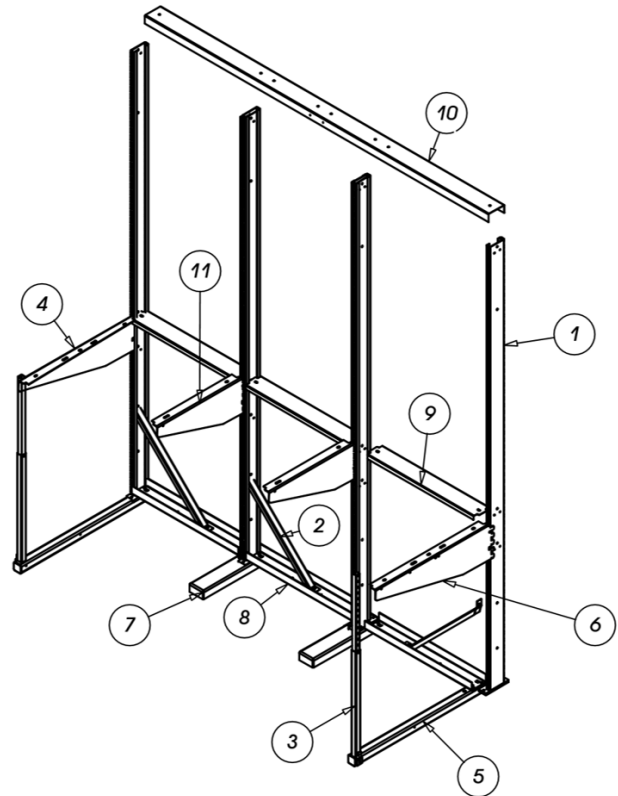

Example of THS Workstation Components

Parts List			
ITEM	QTY	PART NUMBER	DESCRIPTION
1	6	THS-UR-82	82" Upright
2	3	THS-DB-20	Brace Diagonal
3	2	THS-AWSS	ADJ. W/S SUPPORT BRACKET
4	1	THS-WSSB-24LH	24" L.H. Worksurface Bracket
5	2	THS-SL-24	24" Stretcher Single Leg
6	1	THS-WSSB-24RH	24" R.H. Worksurface Bracket
7	2	THS-CSSL-B	Leg Center, Style "B" Single
8	3	THS-BBC-24	48" Bridge Bottom Channel
9	3	THS-CC-24	24" Center Cap
10	1	THS-TC-72	72" Top Channel
11	2	THS-WSSB-18RH	18" R.H. Worksurface Bracket

Customizable Modular Workstation and Server Rack Solutions

THS by Summit Manufacturing Inc., Hillsboro, Oregon; 503.649.2033, www.SummitMfgUSA.com, November 2018