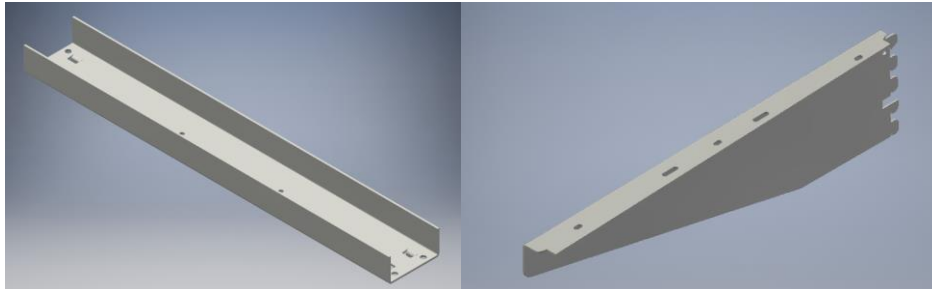

Workstation Components

Customizable Modular Workstation and Server Rack Solutions

THS by Summit Manufacturing Inc., Hillsboro, Oregon; 503.649.2033, www.SummitMfgUSA.com, November 2018