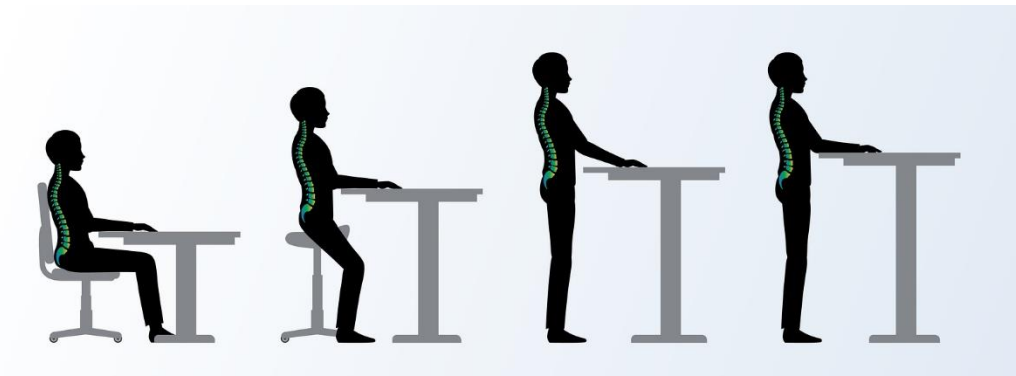

Sit/Stand Workstations

Customizable Modular Workstation and Server Rack Solutions

THS by Summit Manufacturing Inc., Hillsboro, Oregon; 503.649.2033, THSbySummitMfg.com, November 2018