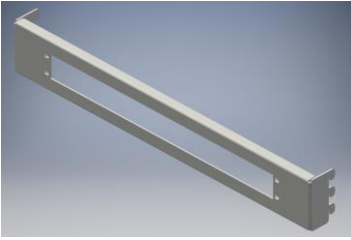

THS Bracket Overview

Customizable Modular Workstation and Server Rack Solutions

THS by Summit Manufacturing Inc., Hillsboro, Oregon; 503.649.2033, THSbySummitMfg.com, November 2018

THS-S1U [Module Bracket Single 1U]

THS-D1U [Module Bracket Double 1U]

THS-S2U [Module Bracket Single 2U]

Cutout is taller to accommodate 2U

Customizable Modular Workstation and Server Rack Solutions

THS by Summit Manufacturing Inc., Hillsboro, Oregon; 503.649.2033, THSbySummitMfg.com, November 2018

THS-LCD

[One Flat Panel Monitor Bracket]

THS-UNI-MTBkt

[Universal Mounting Bracket – “3-in-1” Monitor, Monitor Arm, Power Strip]

Ergotron LX 45-243-026 monitor arm bracket. Note the hole patterns (center hole to center hole).

*This THS Universal Mounting Bracket accommodates VESA 100 x 100; more options available upon request
VESA is a standard for all major television manufacturers. It is the distance (in millimeters) between the mounting holes in the back of the television. The VESA mounting size is always the same with horizontal x vertical distance in millimeters.