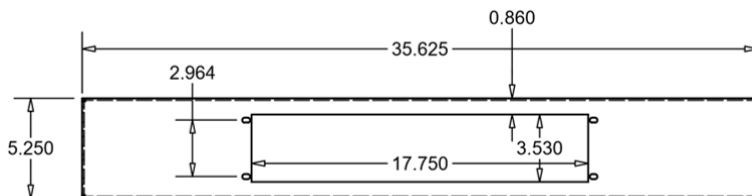

THS Bracket Overview

Customizable Modular Workstation and Server Rack Solutions

THS by Summit Manufacturing Inc., Hillsboro, Oregon; 503.649.2033, THSbySummitMfg.com, November 2018

THS-S1U [Module Bracket Single 1U]

THS-D1U [Module Bracket Double 1U]

THS-S2U [Module Bracket Single 2U]

Cutout is taller to accommodate 2U

Customizable Modular Workstation and Server Rack Solutions

THS by Summit Manufacturing Inc., Hillsboro, Oregon; 503.649.2033, THSbySummitMfg.com, November 2018

THS-LCD

[One Flat Panel Monitor Bracket]

THS-UNI-MTBkt

[Universal Mounting Bracket – “3-in-1” Monitor, Monitor Arm, Power Strip]

Ergotron LX 45-243-026 monitor arm bracket. Note the hole patterns (center hole to center hole).

*This THS Universal Mounting Bracket accommodates VESA 100 x 100; more options available upon request
VESA is a standard for all major television manufacturers. It is the distance (in millimeters) between the mounting holes in the back of the television. The VESA mounting size is always the same with horizontal x vertical distance in millimeters.