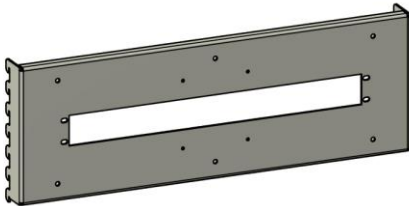

THS-D1U [Module Bracket Double 1U]

THS-S2U [Module Bracket Single 2U]

Cutout is taller to accommodate 2U

Customizable Modular Workstation and Server Rack Solutions

THS by Summit Manufacturing Inc., Hillsboro, Oregon; 503.649.2033, THSbySummitMfg.com, November 2018

THS-LCD

[One Flat Panel Monitor Bracket]

THS-UNI-MTBkt

[Universal Mounting Bracket – “3-in-1” Monitor, Monitor Arm, Power Strip]

Ergotron LX 45-243-026 monitor arm bracket. Note the hole patterns (center hole to center hole).

*This THS Universal Mounting Bracket accommodates VESA 100 x 100; more options available upon request
VESA is a standard for all major television manufacturers. It is the distance (in millimeters) between the mounting holes in the back of the television. The VESA mounting size is always the same with horizontal x vertical distance in millimeters.