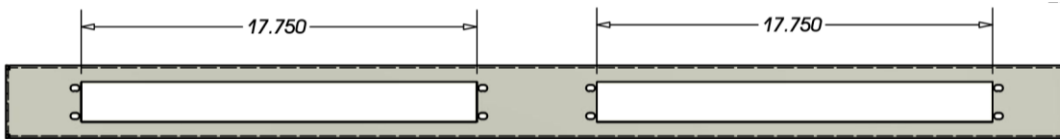

THS Bracket Overview

Customizable Modular Workstation and Server Rack Solutions

THS by Summit Manufacturing Inc., Hillsboro, Oregon; 503.649.2033, THSbySummitMfg.com, November 2018

THS-S1U [Module Bracket Single 1U]

THS-D1U [Module Bracket Double 1U]

THS-S2U [Module Bracket Single 2U]

Cutout is taller to accommodate 2U

Customizable Modular Workstation and Server Rack Solutions

THS by Summit Manufacturing Inc., Hillsboro, Oregon; 503.649.2033, THSbySummitMfg.com, November 2018

THS-LCD

[One Flat Panel Monitor Bracket]

THS-UNI-MTBkt

[Universal Mounting Bracket – “3-in-1” Monitor, Monitor Arm, Power Strip]

Ergotron LX 45-243-026 monitor arm bracket. Note the hole patterns (center hole to center hole).

*This THS Universal Mounting Bracket accommodates VESA 100 x 100; more options available upon request
VESA is a standard for all major television manufacturers. It is the distance (in millimeters) between the mounting holes in the back of the television. The VESA mounting size is always the same with horizontal x vertical distance in millimeters.