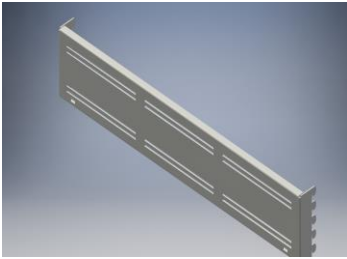

THS-D1U [Module Bracket Double 1U]

THS-S2U [Module Bracket Single 2U]

Cutout is taller to accommodate 2U

Customizable Modular Workstation and Server Rack Solutions

THS by Summit Manufacturing Inc., Hillsboro, Oregon; 503.649.2033, THSbySummitMfg.com, November 2018

THS-LCD

[One Flat Panel Monitor Bracket]

THS-UNI-MTBkt

[Universal Mounting Bracket – “3-in-1” Monitor, Monitor Arm, Power Strip]

Ergotron LX 45-243-026 monitor arm bracket. Note the hole patterns (center hole to center hole).

*This THS Universal Mounting Bracket accommodates VESA 100 x 100; more options available upon request
VESA is a standard for all major television manufacturers. It is the distance (in millimeters) between the mounting holes in the back of the television. The VESA mounting size is always the same with horizontal x vertical distance in millimeters.