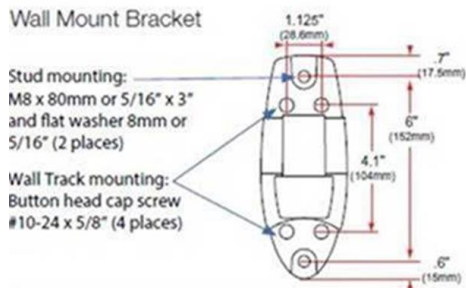

THS-D1U [Module Bracket Double 1U]

THS-S2U [Module Bracket Single 2U]

Cutout is taller to accommodate 2U

Customizable Modular Workstation and Server Rack Solutions

THS by Summit Manufacturing Inc., Hillsboro, Oregon; 503.649.2033, THSbySummitMfg.com, November 2018

THS-LCD

[One Flat Panel Monitor Bracket]

THS-UNI-MTBkt

[Universal Mounting Bracket – “3-in-1” Monitor, Monitor Arm, Power Strip]

Ergotron LX 45-243-026 monitor arm bracket. Note the hole patterns (center hole to center hole).

*This THS Universal Mounting Bracket accommodates VESA 100 x 100; more options available upon request
VESA is a standard for all major television manufacturers. It is the distance (in millimeters) between the mounting holes in the back of the television. The VESA mounting size is always the same with horizontal x vertical distance in millimeters.