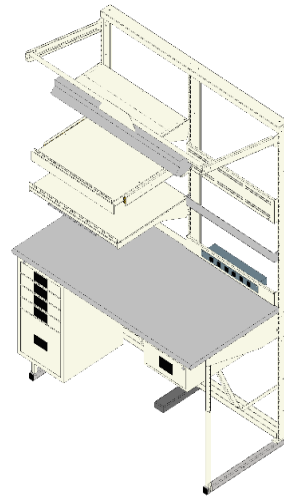

Sample Configurations

THS Intro 3

Customizable Modular Workstation and Server Rack Solutions

THS by Summit Manufacturing Inc., Hillsboro, Oregon; 503.649.2033, THSbySummitMfg.com, November 2018