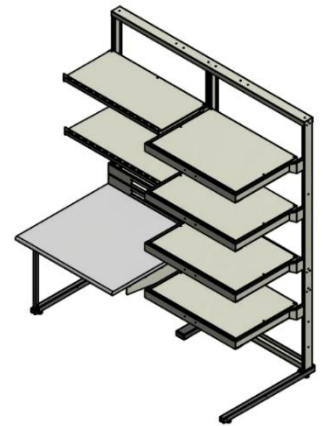

Sample Configurations

THS Intro 3

Customizable Modular Workstation and Server Rack Solutions

THS by Summit Manufacturing Inc., Hillsboro, Oregon; 503.649.2033, THSbySummitMfg.com, November 2018