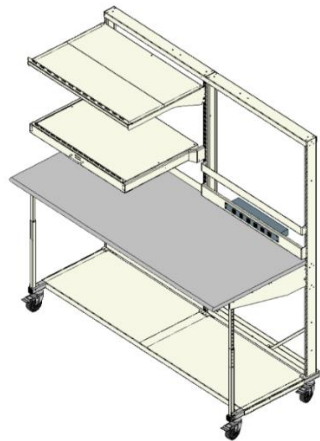

Sample Configurations

THS Intro 3

Customizable Modular Workstation and Server Rack Solutions

THS by Summit Manufacturing Inc., Hillsboro, Oregon; 503.649.2033, THSbySummitMfg.com, November 2018