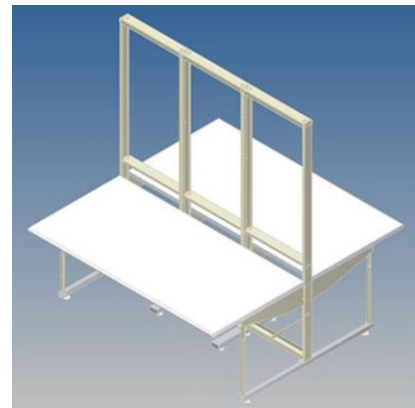

Sample Configurations

THS Intro 3

Customizable Modular Workstation and Server Rack Solutions

THS by Summit Manufacturing Inc., Hillsboro, Oregon; 503.649.2033, THSbySummitMfg.com, November 2018