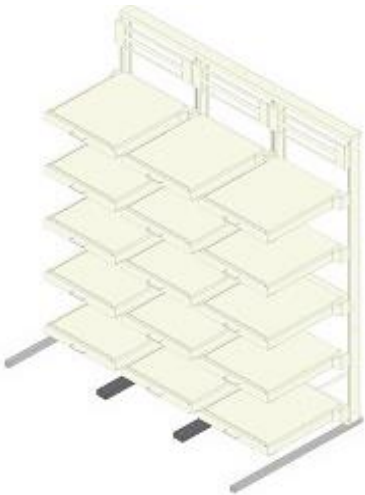

Sample Configurations

THS Intro 3

Customizable Modular Workstation and Server Rack Solutions

THS by Summit Manufacturing Inc., Hillsboro, Oregon; 503.649.2033, THSbySummitMfg.com, November 2018