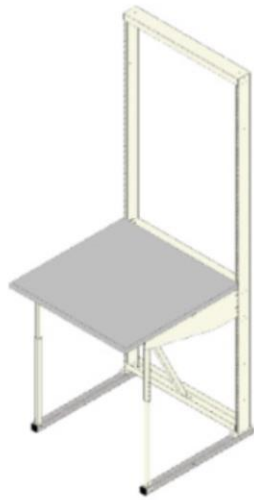

THS-1M Single Module Workstations

Available in total widths of 30", 36", 48", depths of 24", 30" or 36" and assembled height of 72" or 82" and are made from powder coated steel components. Depending on dimensions, workstation can support a work surface 24", 30" or 36" deep work surface. Comes unassembled. Various work surfaces and integrated THS accessory options available.

THS-2M Two Modular Workstations

Available in total widths of 48", 60", 72" or 96" and 24", 30" or 36" depth", and assembled height of either 72" or 82". Workstation modules made from powder coated steel components. Depending on dimensions, configured to support a 24", 30" or 36" deep work surface. Comes unassembled. Various work surfaces and integrated THS accessory options available.

THS-3M Three Modular Workstations

Available in come in total width of 72" and 24", 30" or 36" depth", and assembled height of either 72" or 82". Workstation modules made from powder coated steel components. Depending on Dimensions, configured to support a 24", 30" or 36" deep work surface. Comes unassembled. Various work surfaces and integrated THS accessory options available.